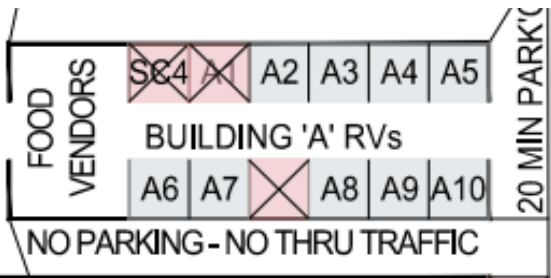

**OBEDIENCE**

BOX TRUCK DAY PARKING  
GRASS NO ELECTRIC

V14  
V13  
V12  
V11  
V10  
V9

V6  
V5  
V4  
V3  
V2  
V1

ACCESS DRIVE

GOLF CART PARKING

**WEST EXPO RINGS**

NO PARKING

COVERED WALKWAY

**MINI EXPO RINGS**

SHOWERS

ACCESS DRIVE

SHOWERS

M1 M2 M3 M4 M5

RV PARKING - GRASS - NO ELECTRIC

**FREE PARKING**

ENTRANCE  
(1106 Interstate Drive)

**BIRKEYS**

RV RESERVE PARKING  
CHECK-IN: RECEIVE  
PARKING PASS

**NO PARKING**