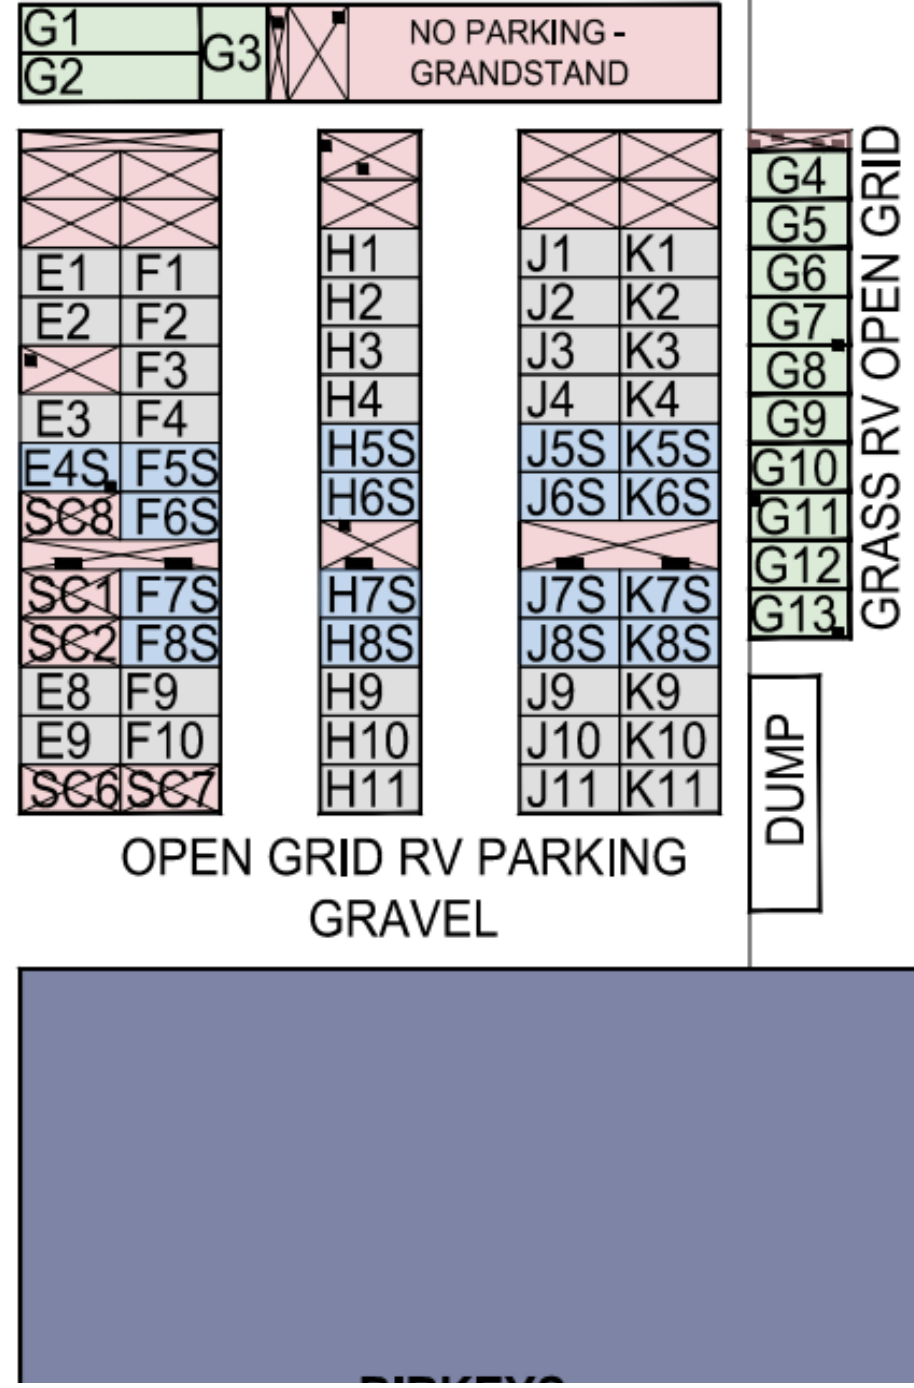

**OBEDIENCE**

BOX TRUCK DAY PARKING  
GRASS NO ELECTRIC

V14  
V13  
V12  
V11  
V10  
V9

V6  
V5  
V4  
V3  
V2  
V1

ACCESS DRIVE

GOLF CART PARKING

**WEST EXPO RINGS**

NO PARKING

COVERED WALKWAY

**MINI EXPO RINGS**

SHOWERS

ACCESS DRIVE

SHOWERS

M1 M2 M3 M4 M5

RV PARKING - GRASS - NO ELECTRIC

**FREE PARKING**

ENTRANCE  
(1106 Interstate Drive)

**BIRKEYS**

RV RESERVE PARKING  
CHECK-IN: RECEIVE  
PARKING PASS

**NO PARKING**